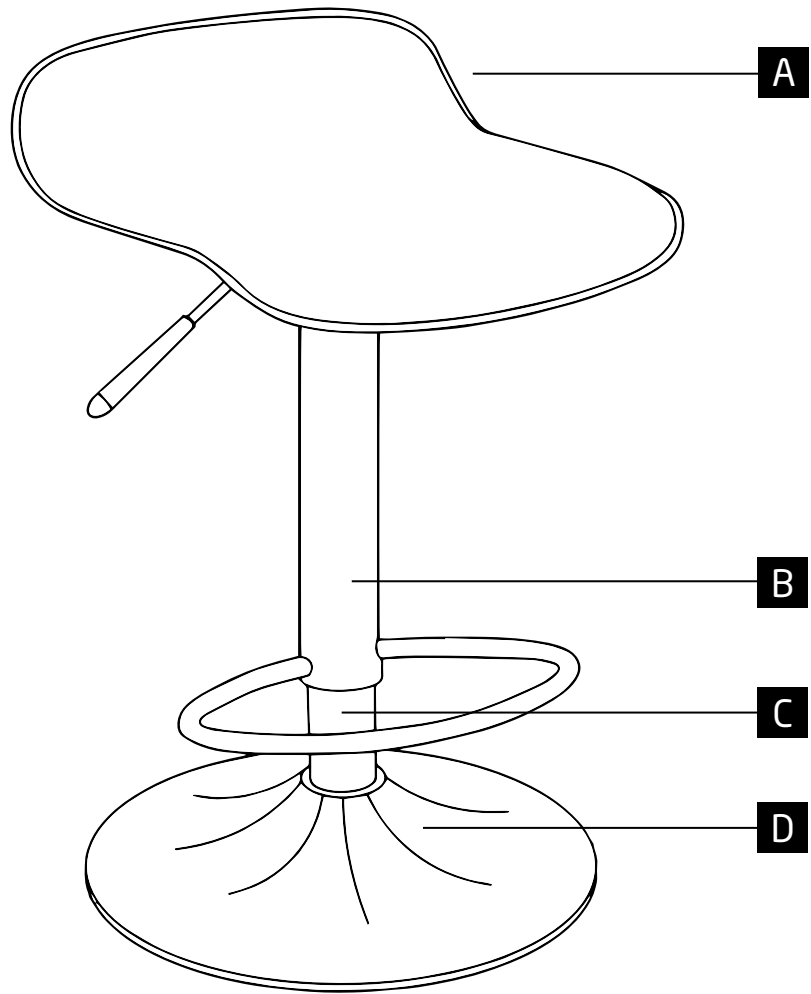

E x4

M5/x1PC