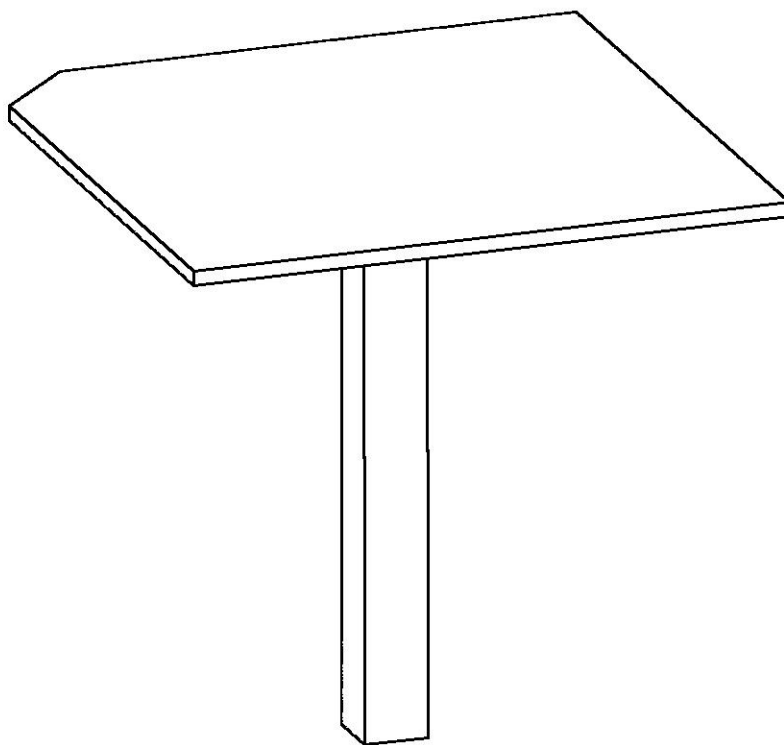

alphason

What's in the box, instructions, warranty & information:

AW6329-CL

Need help or advice? Missing/damaged parts?
Contact us directly on:

Helpline ☎ 0845 130 6686

International Helpline (English speaking): +44 1942 524 100

Interested in more Alphason products? Visit our website at:
www.alphasondesigns.com

Have a question? Want more information? Email us on:
info@alphasondesigns.com