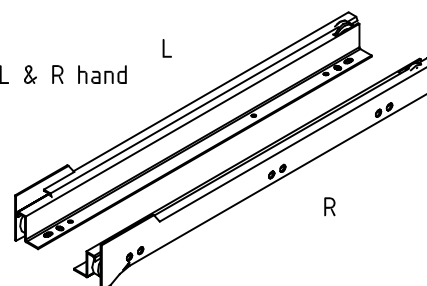

N

Right side panel. N

1

3x16 screw x 4

**2**

Euro screw (runner) x 4

**3**

Dowel x 16

**8**

Cover cap white x 4

**9**

Cover cap oak x 12

**10**

Drawer runner L & R hand

Need help or advice? Missing/damaged parts?
Contact us directly on:

Helpline ☎ 0845 130 6686