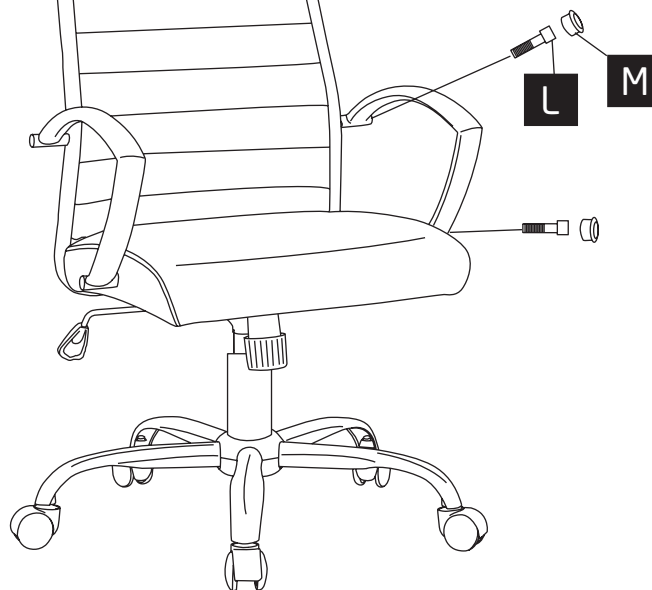

Hartford Chair

AOC3208-PU-BK

alphason

5

6