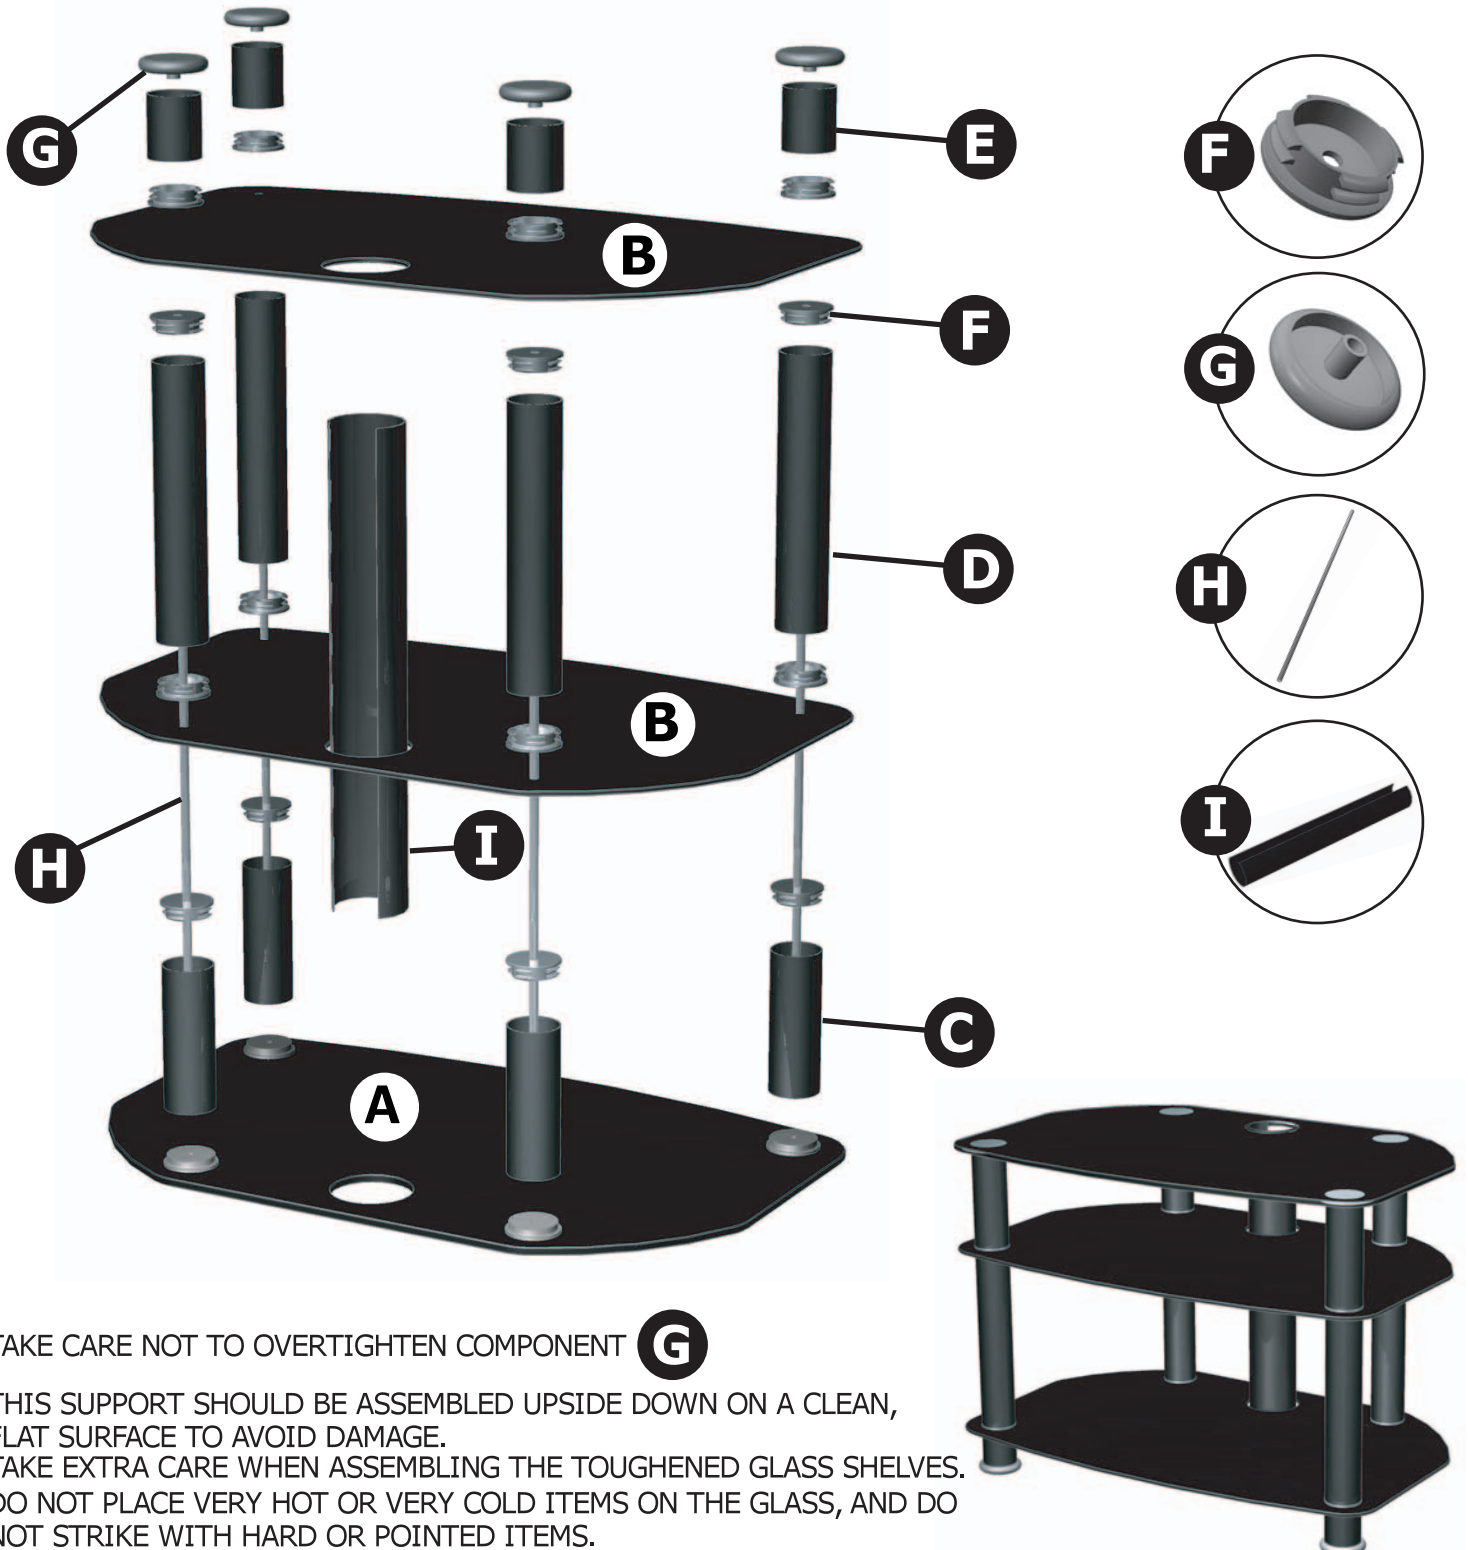

alphason

SONA SERIES
MODELS AVCR50/3-BLK, AVCR42/3-BLK,
AVCR32/3-BLK and AVCR26/3-BLK

**BLACK GLASS THREE SHELF
AV STAND WITH CABLE TUBE**

TAKE CARE NOT TO OVERTIGHTEN COMPONENT **G**

THIS SUPPORT SHOULD BE ASSEMBLED UPSIDE DOWN ON A CLEAN, FLAT SURFACE TO AVOID DAMAGE.
TAKE EXTRA CARE WHEN ASSEMBLING THE TOUGHENED GLASS SHELVES.
DO NOT PLACE VERY HOT OR VERY COLD ITEMS ON THE GLASS, AND DO NOT STRIKE WITH HARD OR POINTED ITEMS.

MAX. SAFE SHELF LOADING: TOP 70kg, SHELVES 30kg EACH, MAX LOAD MUST NOT EXCEED 100kg

Alphason Designs Ltd, Alphason House, Swan Lane,
Hindley Green, Wigan, WN2 4EZ
Tel: 0845 1306686

alphason

MODELS AVCR50/3-BLK, AVCR42/3-BLK,
AVCR32/3-BLK and AVCR26/3-BLK
BLACK GLASS THREE-SHELF
AV SUPPORT WITH CABLE TUBE

COMPONENT LIST

A		x1
B		x2
C		x4
D		x4
E		x4
F		x16
G		x4
H		x4
I		x1