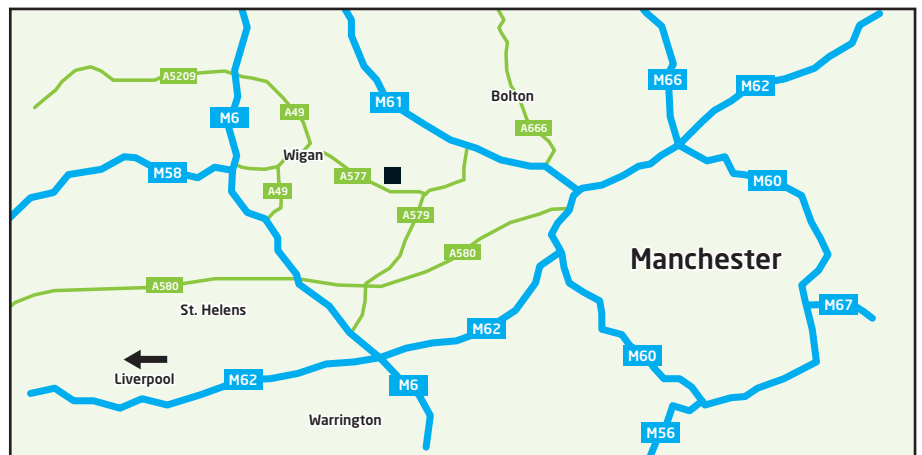

How to find Alphason Designs

Car

By car, using GPS, use our postcode - WN2 4EY. Alphason House is located in the North West of England, between Liverpool and Manchester.

Rail

Our nearest mainline station is Wigan North Western, 15 minutes from our offices.

Air

Manchester International Airport and Liverpool John Lennon are both about an hour away.

Contact Us

If you're struggling to find us, please call the office on 0845 130 6686 or +441942 524 100

Our Address