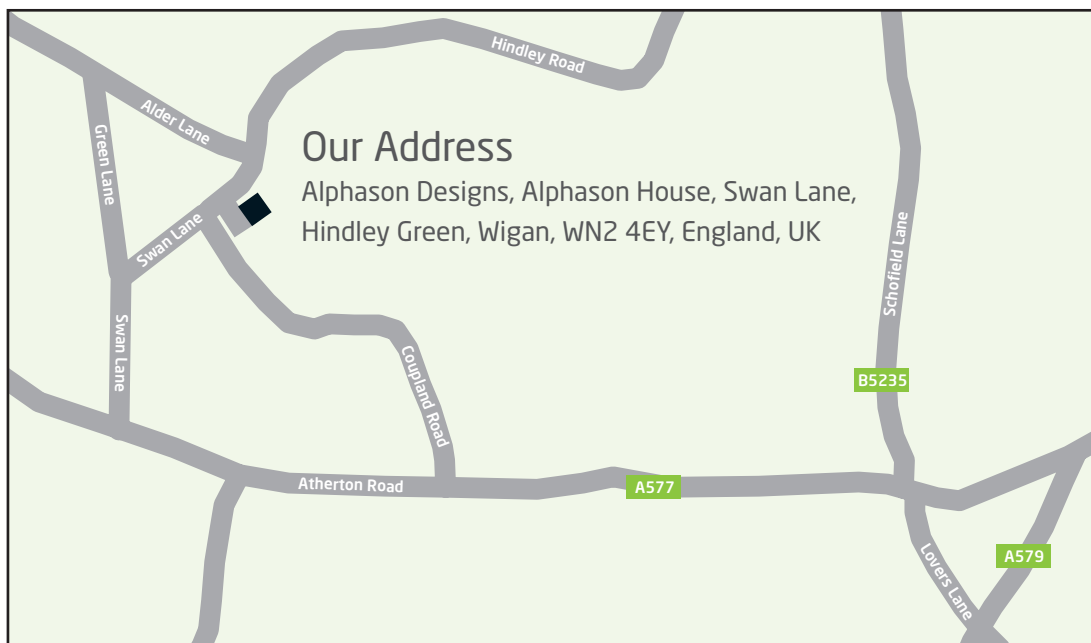

How to find Alphason Designs

Car

By car, using GPS, use our postcode - WN2 4EY. Alphason House is located in the North West of England, between Liverpool and Manchester.

Rail

Our nearest mainline station is Wigan North Western, 15 minutes from our offices.

Air

Manchester International Airport and Liverpool John Lennon are both about an hour away.

Contact Us

If you're struggling to find us, please call the office on 0845 130 6686 or +441942 524 100

Our Address

Alphason Designs, Alphason House, Swan Lane, Hindley Green, Wigan, WN2 4EY, England, UK

Car Parking

The main entrance to the offices can be found on Swan Lane.

Visitors parking is provided and signposted off Swan Lane.